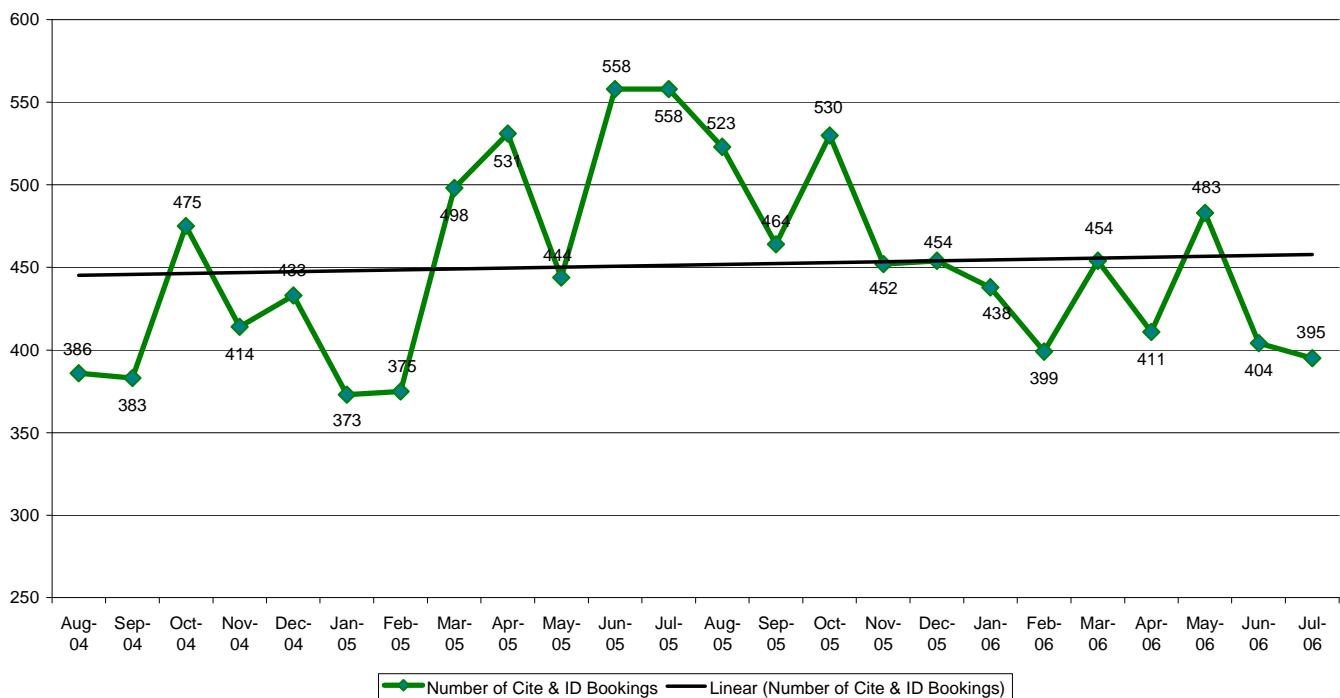

Multnomah County Monthly Jail Statistics July 2006

Standard Bookings totaled 2,703 for July 2006; a 5.5% decrease from June's total of 2,860 and a 7.6% drop from July of 2005. Turn Self In bookings for July totaled 282; the same total as July 2005, and 16.8% less than June 2006's total of 339. July ended with 395 Cite & ID bookings; 2.2% lower than June's total of 404 and 29% lower than July of last year. The Average Length of Stay decreased during July, ending at 16.50 days; almost 2 days less than last month, however it is an increase over one year ago when the average was 15 days. The Average Daily Population during July decreased slightly to 1,684 from July's average of 1,688; yet this is an 8.5% increase over July 2005 when the average daily population was 1,551. July ended with 197 Emergency Population Releases; 20% lower than June's 246 releases and 50% lower than July 2005's 391 releases. The average score for those released in July was 41. Jail Capacity for July 2006 remained at 1,690 beds. A new graph has been added showing the total bookings by month for the Portland 57 project. The graph shows a steady increase in bookings for the first 5 months of the project, and then leveling out for the last 3 months. July saw a 25% decrease from June's P57 bookings; going from 383 in June to 288 in July.

Standard Bookings: August 2004 - July 2006

Average Length of Stay: August 2004 - July 2006

Average Daily Population: August 2004 - July 2006

Turn-Self-In (TSI) Bookings: August 2004 - July 2006

Cite & ID Bookings: August 2004 - July 2006

Emergency Population Releases by Month August 2004 - July 2006

Monthly Average Score of Emergency Population Releases August 2004 - July 2006

**Portland 57 Project - Total Bookings by Month
November 2005 - July 2006**