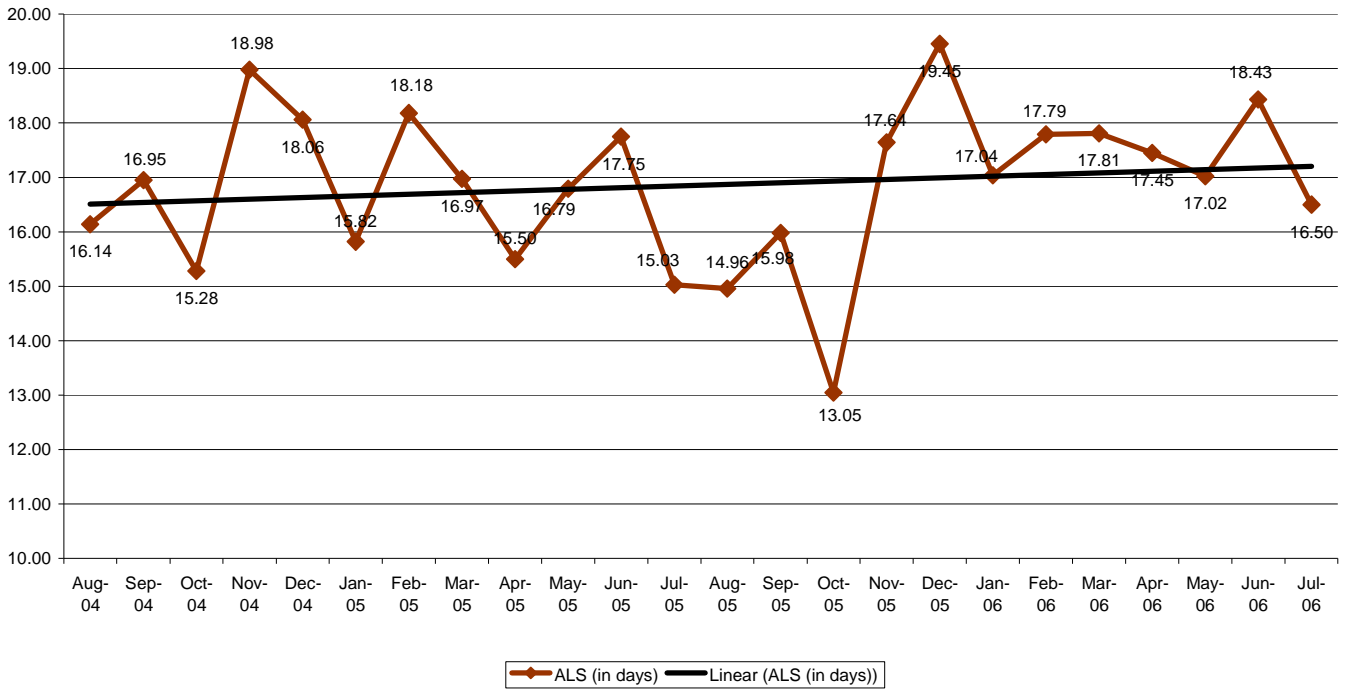

Multnomah County Sheriffs Office

Monthly Jail Statistics
July 2006

AUGUST 15, 2006

**BERNIE GIUSTO
SHERIFF**

**503 988-4300 PHONE
503 988-4500 TTY
www.sheriff-mcso.org**

501 SE HAWTHORNE BLVD., SUITE 350 • PORTLAND, OR 97214

Multnomah County Monthly Jail Statistics July 2006

Standard Bookings totaled 2,703 for July 2006; a 5.5% decrease from June's total of 2,860 and a 7.6% drop from July of 2005. Turn Self In bookings for July totaled 282; the same total as July 2005, and 16.8% less than June 2006's total of 339. July ended with 395 Cite & ID bookings; 2.2% lower than June's total of 404 and 29% lower than July of last year. The Average Length of Stay decreased during July, ending at 16.50 days; almost 2 days less than last month, however it is an increase over one year ago when the average was 15 days. The Average Daily Population during July decreased slightly to 1,684 from July's average of 1,688; yet this is an 8.5% increase over July 2005 when the average daily population was 1,551. July ended with 197 Emergency Population Releases; 20% lower than June's 246 releases and 50% lower than July 2005's 391 releases. The average score for those released in July was 41. Jail Capacity for July 2006 remained at 1,690 beds. A new graph has been added showing the total bookings by month for the Portland 57 project. The graph shows a steady increase in bookings for the first 5 months of the project, and then leveling out for the last 3 months. July saw a 25% decrease from June's P57 bookings; going from 383 in June to 288 in July.

Standard Bookings: August 2004 - July 2006

Average Length of Stay: August 2004 - July 2006

Average Daily Population: August 2004 - July 2006

Turn-Self-In (TSI) Bookings: August 2004 - July 2006

Cite & ID Bookings: August 2004 - July 2006