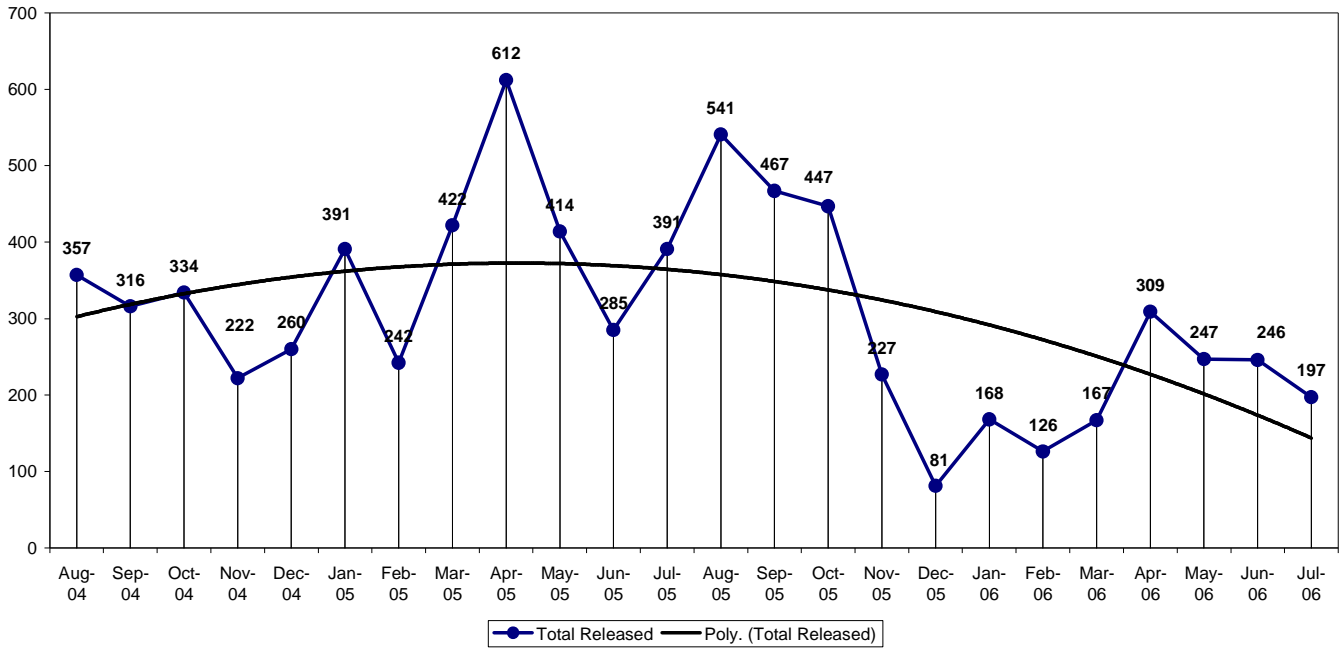

Multnomah County Monthly Jail Statistics July 2006

Standard Bookings totaled 2,703 for July 2006; a 5.5% decrease from June's total of 2,860 and a 7.6% drop from July of 2005. Turn Self In bookings for July totaled 282; the same total as July 2005, and 16.8% less than June 2006's total of 339. July ended with 395 Cite & ID bookings; 2.2% lower than June's total of 404 and 29% lower than July of last year. The Average Length of Stay decreased during July, ending at 16.50 days; almost 2 days less than last month, however it is an increase over one year ago when the average was 15 days. The Average Daily Population during July decreased slightly to 1,684 from July's average of 1,688; yet this is an 8.5% increase over July 2005 when the average daily population was 1,551. July ended with 197 Emergency Population Releases; 20% lower than June's 246 releases and 50% lower than July 2005's 391 releases. The average score for those released in July was 41. Jail Capacity for July 2006 remained at 1,690 beds. A new graph has been added showing the total bookings by month for the Portland 57 project. The graph shows a steady increase in bookings for the first 5 months of the project, and then leveling out for the last 3 months. July saw a 25% decrease from June's P57 bookings; going from 383 in June to 288 in July.

Standard Bookings: August 2004 - July 2006

Average Length of Stay: August 2004 - July 2006

Average Daily Population: August 2004 - July 2006

Turn-Self-In (TSI) Bookings: August 2004 - July 2006

Cite & ID Bookings: August 2004 - July 2006

Emergency Population Releases by Month August 2004 - July 2006

Monthly Average Score of Emergency Population Releases August 2004 - July 2006

**Portland 57 Project - Total Bookings by Month
November 2005 - July 2006**