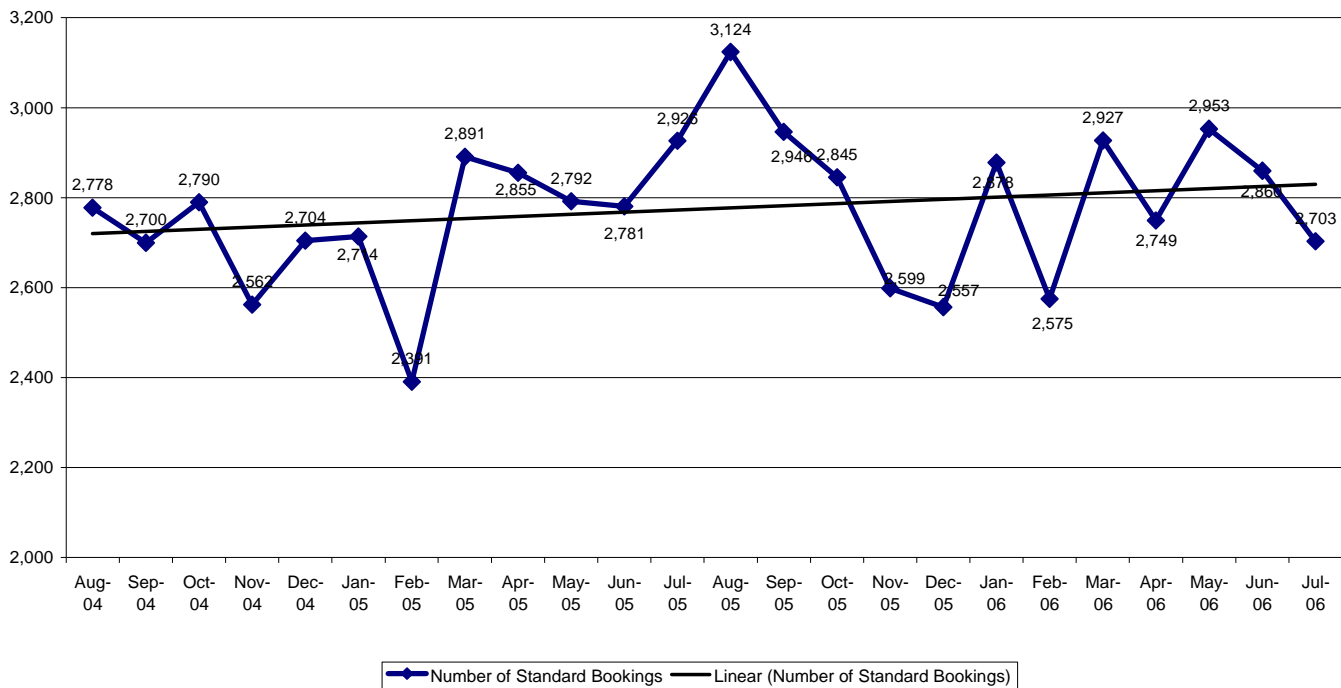

Multnomah County Monthly Jail Statistics July 2006

Standard Bookings totaled 2,703 for July 2006; a 5.5% decrease from June's total of 2,860 and a 7.6% drop from July of 2005. Turn Self In bookings for July totaled 282; the same total as July 2005, and 16.8% less than June 2006's total of 339. July ended with 395 Cite & ID bookings; 2.2% lower than June's total of 404 and 29% lower than July of last year. The Average Length of Stay decreased during July, ending at 16.50 days; almost 2 days less than last month, however it is an increase over one year ago when the average was 15 days. The Average Daily Population during July decreased slightly to 1,684 from July's average of 1,688; yet this is an 8.5% increase over July 2005 when the average daily population was 1,551. July ended with 197 Emergency Population Releases; 20% lower than June's 246 releases and 50% lower than July 2005's 391 releases. The average score for those released in July was 41. Jail Capacity for July 2006 remained at 1,690 beds. A new graph has been added showing the total bookings by month for the Portland 57 project. The graph shows a steady increase in bookings for the first 5 months of the project, and then leveling out for the last 3 months. July saw a 25% decrease from June's P57 bookings; going from 383 in June to 288 in July.

Standard Bookings: August 2004 - July 2006

Average Length of Stay: August 2004 - July 2006

Average Daily Population: August 2004 - July 2006

Turn-Self-In (TSI) Bookings: August 2004 - July 2006

Cite & ID Bookings: August 2004 - July 2006

Emergency Population Releases by Month August 2004 - July 2006

Monthly Average Score of Emergency Population Releases August 2004 - July 2006

**Portland 57 Project - Total Bookings by Month
November 2005 - July 2006**