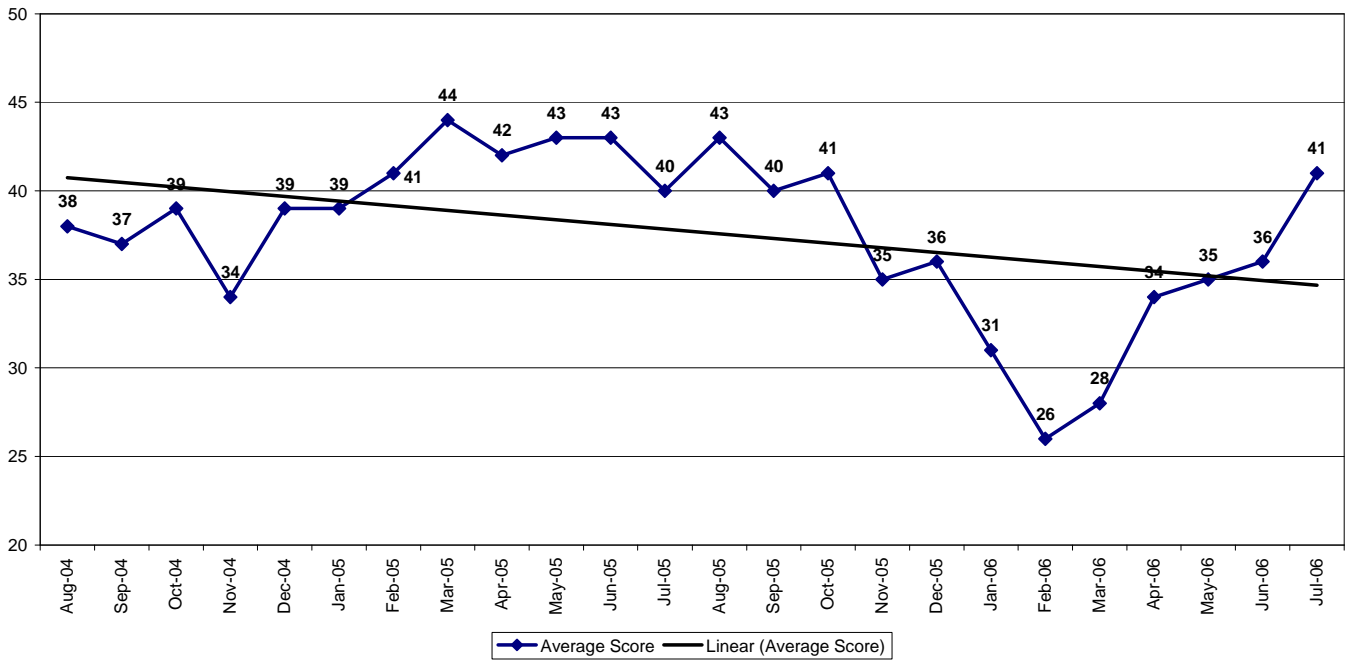

Multnomah County Monthly Jail Statistics July 2006

Standard Bookings totaled 2,703 for July 2006; a 5.5% decrease from June's total of 2,860 and a 7.6% drop from July of 2005. Turn Self In bookings for July totaled 282; the same total as July 2005, and 16.8% less than June 2006's total of 339. July ended with 395 Cite & ID bookings; 2.2% lower than June's total of 404 and 29% lower than July of last year. The Average Length of Stay decreased during July, ending at 16.50 days; almost 2 days less than last month, however it is an increase over one year ago when the average was 15 days. The Average Daily Population during July decreased slightly to 1,684 from July's average of 1,688; yet this is an 8.5% increase over July 2005 when the average daily population was 1,551. July ended with 197 Emergency Population Releases; 20% lower than June's 246 releases and 50% lower than July 2005's 391 releases. The average score for those released in July was 41. Jail Capacity for July 2006 remained at 1,690 beds. A new graph has been added showing the total bookings by month for the Portland 57 project. The graph shows a steady increase in bookings for the first 5 months of the project, and then leveling out for the last 3 months. July saw a 25% decrease from June's P57 bookings; going from 383 in June to 288 in July.

Standard Bookings: August 2004 - July 2006

Average Length of Stay: August 2004 - July 2006

Average Daily Population: August 2004 - July 2006

Turn-Self-In (TSI) Bookings: August 2004 - July 2006

Cite & ID Bookings: August 2004 - July 2006

Emergency Population Releases by Month August 2004 - July 2006

Monthly Average Score of Emergency Population Releases August 2004 - July 2006

**Portland 57 Project - Total Bookings by Month
November 2005 - July 2006**