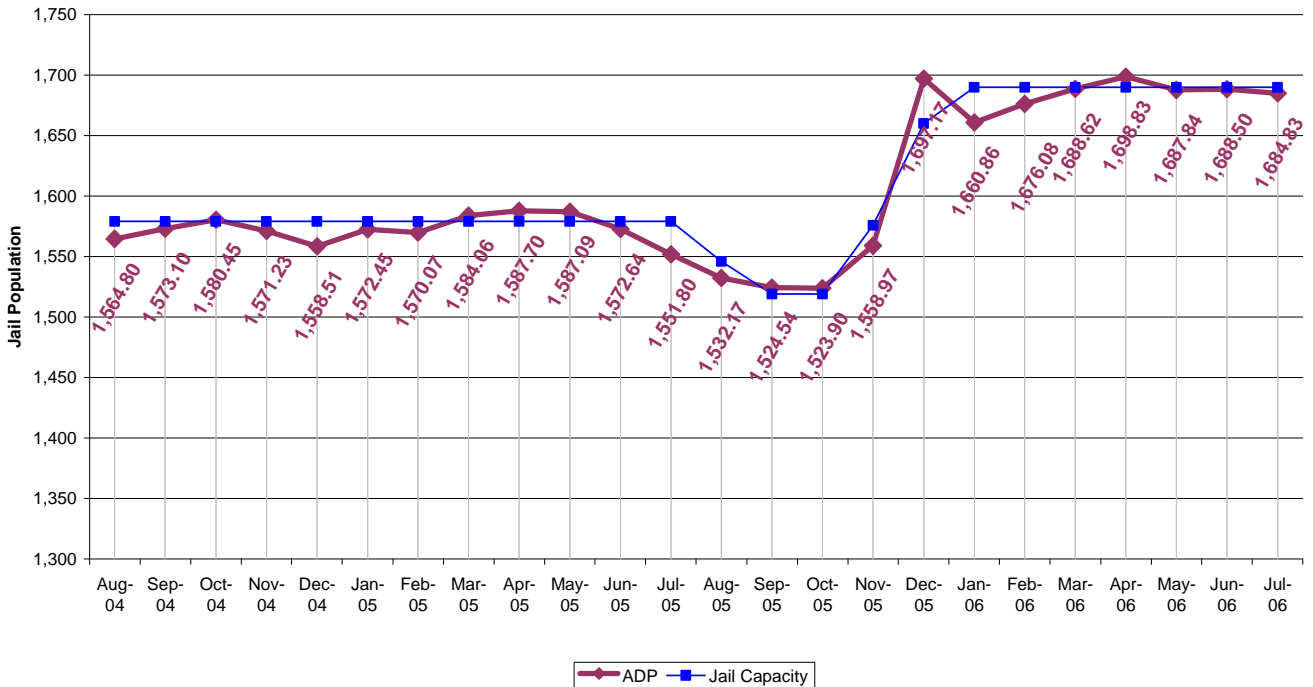

Multnomah County Monthly Jail Statistics July 2006

Standard Bookings totaled 2,703 for July 2006; a 5.5% decrease from June's total of 2,860 and a 7.6% drop from July of 2005. Turn Self In bookings for July totaled 282; the same total as July 2005, and 16.8% less than June 2006's total of 339. July ended with 395 Cite & ID bookings; 2.2% lower than June's total of 404 and 29% lower than July of last year. The Average Length of Stay decreased during July, ending at 16.50 days; almost 2 days less than last month, however it is an increase over one year ago when the average was 15 days. The Average Daily Population during July decreased slightly to 1,684 from July's average of 1,688; yet this is an 8.5% increase over July 2005 when the average daily population was 1,551. July ended with 197 Emergency Population Releases; 20% lower than June's 246 releases and 50% lower than July 2005's 391 releases. The average score for those released in July was 41. Jail Capacity for July 2006 remained at 1,690 beds. A new graph has been added showing the total bookings by month for the Portland 57 project. The graph shows a steady increase in bookings for the first 5 months of the project, and then leveling out for the last 3 months. July saw a 25% decrease from June's P57 bookings; going from 383 in June to 288 in July.

Standard Bookings: August 2004 - July 2006

Average Length of Stay: August 2004 - July 2006

Average Daily Population: August 2004 - July 2006

Turn-Self-In (TSI) Bookings: August 2004 - July 2006

Cite & ID Bookings: August 2004 - July 2006

Emergency Population Releases by Month August 2004 - July 2006

Monthly Average Score of Emergency Population Releases August 2004 - July 2006

**Portland 57 Project - Total Bookings by Month
November 2005 - July 2006**