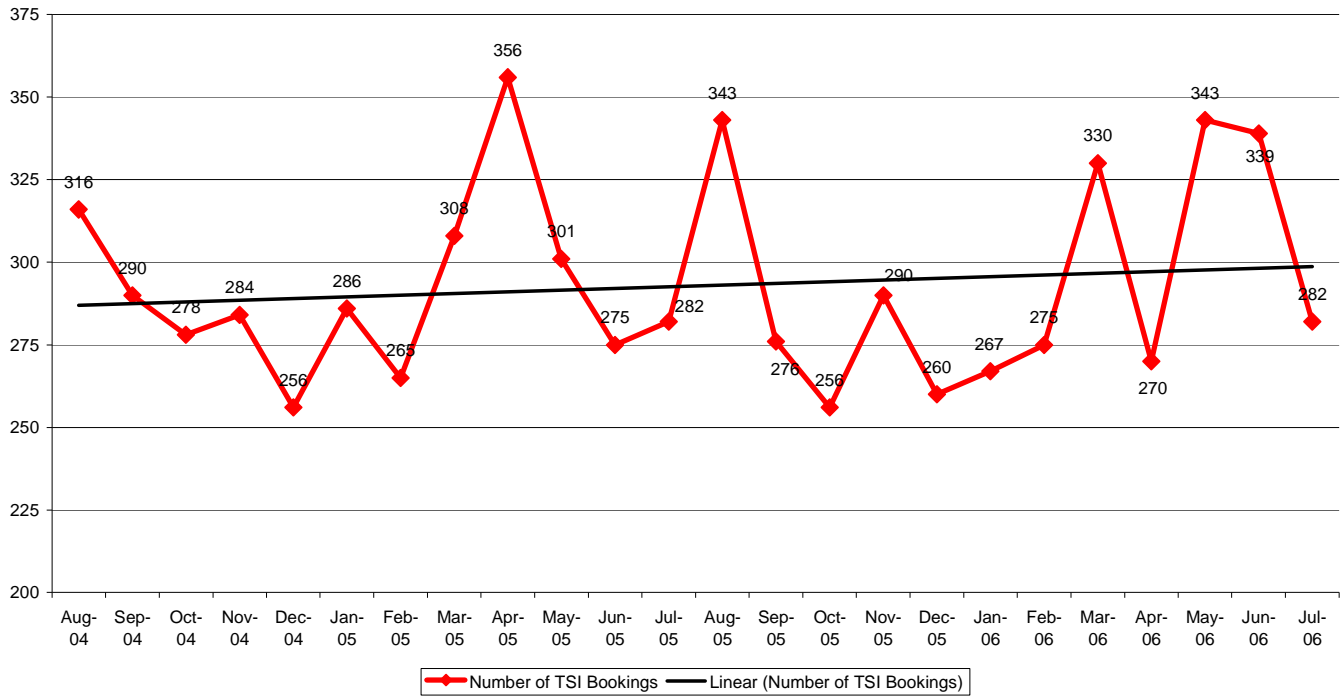

Multnomah County Monthly Jail Statistics July 2006

Standard Bookings totaled 2,703 for July 2006; a 5.5% decrease from June's total of 2,860 and a 7.6% drop from July of 2005. Turn Self In bookings for July totaled 282; the same total as July 2005, and 16.8% less than June 2006's total of 339. July ended with 395 Cite & ID bookings; 2.2% lower than June's total of 404 and 29% lower than July of last year. The Average Length of Stay decreased during July, ending at 16.50 days; almost 2 days less than last month, however it is an increase over one year ago when the average was 15 days. The Average Daily Population during July decreased slightly to 1,684 from July's average of 1,688; yet this is an 8.5% increase over July 2005 when the average daily population was 1,551. July ended with 197 Emergency Population Releases; 20% lower than June's 246 releases and 50% lower than July 2005's 391 releases. The average score for those released in July was 41. Jail Capacity for July 2006 remained at 1,690 beds. A new graph has been added showing the total bookings by month for the Portland 57 project. The graph shows a steady increase in bookings for the first 5 months of the project, and then leveling out for the last 3 months. July saw a 25% decrease from June's P57 bookings; going from 383 in June to 288 in July.

Standard Bookings: August 2004 - July 2006

Average Length of Stay: August 2004 - July 2006

Average Daily Population: August 2004 - July 2006

Turn-Self-In (TSI) Bookings: August 2004 - July 2006

Cite & ID Bookings: August 2004 - July 2006

Emergency Population Releases by Month August 2004 - July 2006

Monthly Average Score of Emergency Population Releases August 2004 - July 2006

**Portland 57 Project - Total Bookings by Month
November 2005 - July 2006**